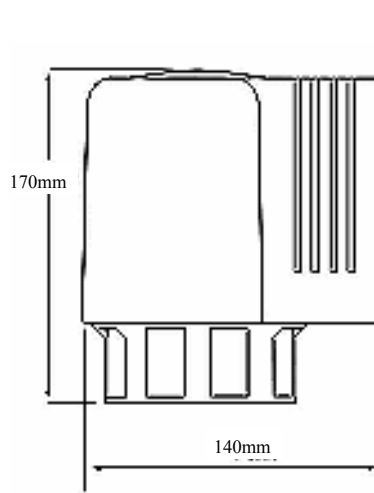

Super M

Motorised Siren

L G M
PRODUCTS

SPECIFICATION

Voltage Options	Voltage tolerance	Current Amps	Weight Kg.	Sound output	127 db(A)
230 Vac/Vdc	+/- 10%	2.7 A	2.0 Kg	IP Rating	IP55
110 Vac/Vdc	+/- 10%	1.0 A	2.0 Kg	Cable entry	1
				Op Temp	-30 to +45 °C
				Body Material	ABS
				Body Colour	Yellow
				Duty Rating	Continuous
				Frequency	1680 Hertz