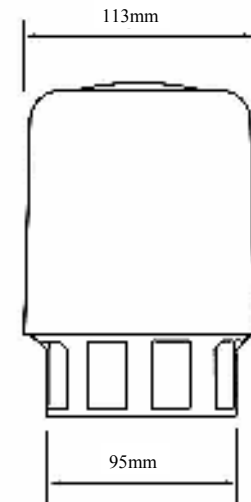

Super M

Motorised Siren

L G M
PRODUCTS

SPECIFICATION

Voltage Options	Voltage tolerance	Current Amps	Weight Kg.	Sound output	127 db(A)
230 Vac/Vdc	+/- 10%	2.7 A	2.0 Kg	IP Rating	IP55
110 Vac/Vdc	+/- 10%	1.0 A	2.0 Kg	Cable entry	1
				Op Temp	-30 to +45 °C
				Body Material	ABS
				Body Colour	Yellow
				Duty Rating	Continuous
				Frequency	1680 Hertz