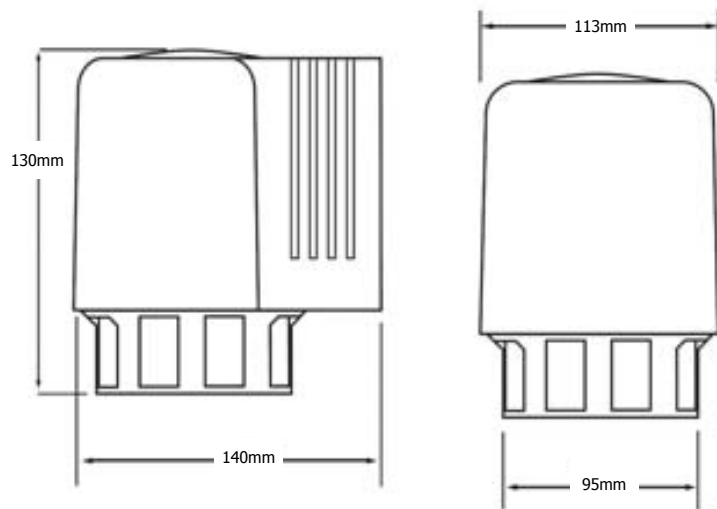

CE

- Max Output: 127db(A)
- Motor Driven Siren
- IP Rating: Weatherproof
- Available Voltages: 110Vdc 230Vdc
110Vac 230Vac

Output	127dB
Frequency	1680 Hz
Rating	Continuous
IP rating	Weatherproof
Cable entry	1m flying lead
Operating temp.	-30°C to +45°C
Unit material	ABS
Body colour options	Yellow
Unit weight	1.8 Kg

Approvals:
(specify required approval when ordering)
EN54-3 compliant.
Manufacturer's declarations available on request.

Voltage options	Voltage tolerance	Current
110 Vdc	+/- 10%	2.7A
230 Vdc	+/- 10%	1.2A
110 Vac	+/- 10%	3.0A
230 Vac	+/- 10%	1.4A