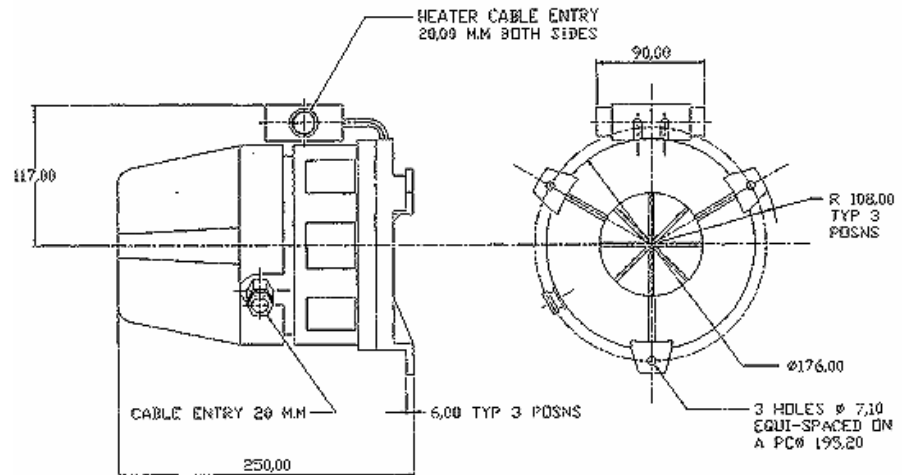

SO4

Motorised Siren

L G M
PRODUCTS

SPECIFICATION

Voltage Options	Voltage tolerance	Current Amps	Weight Kg.	Sound output	125 db(A)
230 Vac (with Heater)	+/- 10%	2.8 A	5.0 Kg	IP Rating	IP55
230 Vac	+/- 10%	2.1 A	4.5 Kg	Operating Temp	-30 to +45 °C
110 Vac (with Heater)	+/- 10%	5.2 A	5.0 Kg	Cable Entry: Siren Heater	1 x M20 2 x M20
110 Vac	+/- 10%	3.7 A	4.5 Kg	Body Material	Cast Aluminium
230 Vdc (with Heater)	+/- 10%	2.8 A	5.0 Kg	Body Colour	Grey
230 Vdc	+/- 10%	2.1 A	4.5 Kg	Duty Rating	Continuous
110 Vdc (with Heater)	+/- 10%	5.2 A	5.0 Kg	Frequency	900 Hz
110 Vdc	+/- 10%	3.7 A	4.5 Kg		
24 Vdc	+/- 10%	8.0 A	4.5 Kg		