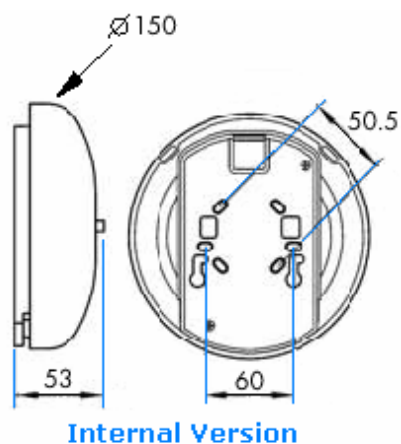

6" Fire Bell

Motorised alarm bell

L G M
PRODUCTS

SPECIFICATION

Bell Model	Voltage Options	Voltage tolerance	Current mA	Weight Kg.
6" (150mm) Internal	24 Vdc	+/- 20%	11 mA	0.41
	12 Vdc	6 - 13Vdc	40mA	0.41
6" (150mm) Weather-proof	24 Vdc	+/- 20%	12 mA	0.82
	12 Vdc	6 - 13Vdc	40mA	0.82

Sound output	95 db
Cable entry (Internal version)	Rear BESA box or surface trunking
Cable Entry (External version)	20mm threaded conduit entry
Operating Temp	-10°C to + 50°C
Dome Material	Aluminium
Dome Colour	Red