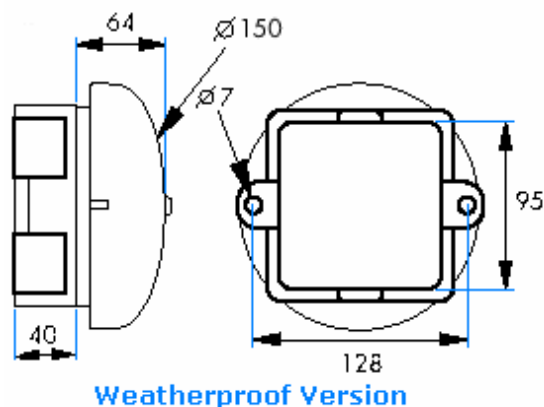

6" Fire Bell

Motorised alarm bell

L G M
PRODUCTS

SPECIFICATION

Bell Model	Voltage Options	Voltage tolerance	Current mA	Weight Kg.
6" (150mm) Internal	24 Vdc	+/- 20%	11 mA	0.41
	12 Vdc	6 - 13Vdc	40mA	0.41
6" (150mm) Weather-proof	24 Vdc	+/- 20%	12 mA	0.82
	12 Vdc	6 - 13Vdc	40mA	0.82

Sound output	95 db
Cable entry (Internal version)	Rear BESA box or surface trunking
Cable Entry (External version)	20mm threaded conduit entry
Operating Temp	-10°C to + 50°C
Dome Material	Aluminium
Dome Colour	Red