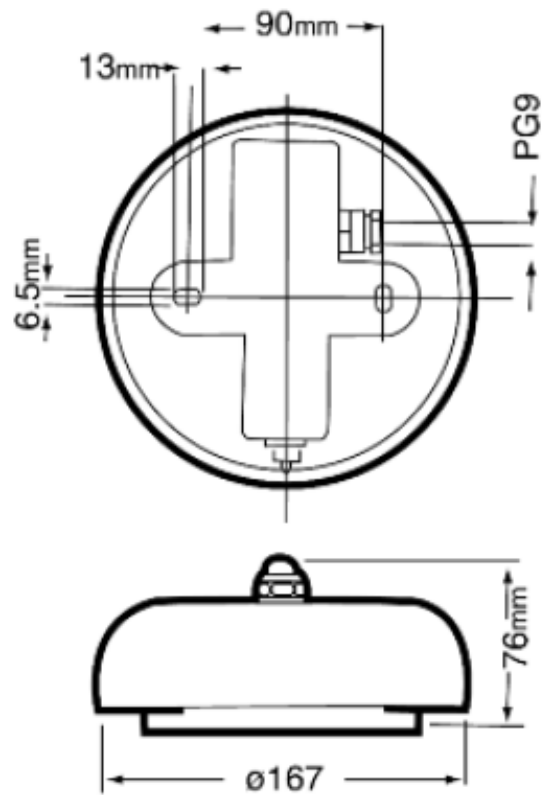

- Output: 103db(A)
- IP Rating: 66
- Available Voltages: 12Vdc 24Vdc
115Vac 230Vac

Output	103dB
IP rating	66
Duty cycle	Continuous
Operating temp	-30°C to +50°C
Material	Steel gong
Unit weight	1.0 Kg

Approvals:
No external approvals

Voltage options	Voltage tolerance	Current
12 Vdc	+/- 10%	60mA
24 Vdc	+/- 10%	30mA
115 Vac	+/- 10%	900mA
230 Vac	+/- 10%	500mA