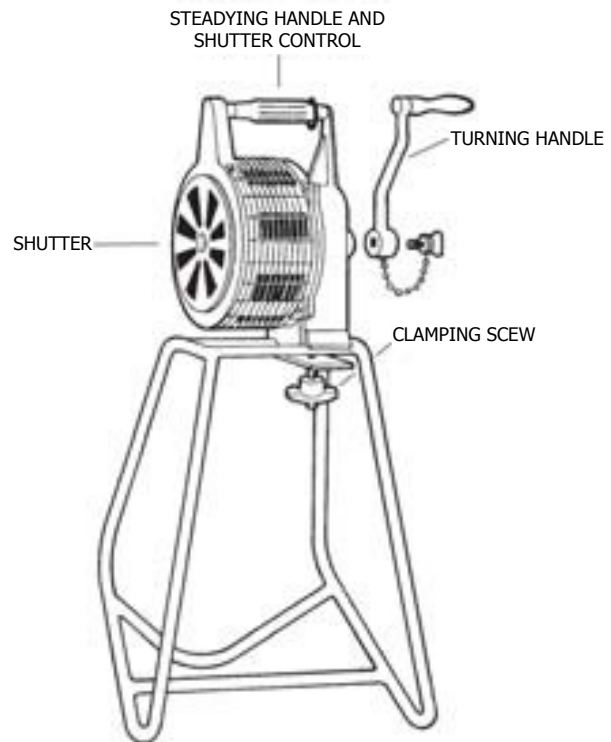

- Max Output: 120db(A)
- Hand Operated Siren
- IP Rating: N/A
- Available Voltages: N/A

Output	120dB
Frequency	400 Hz dependant on rotation speed
Rating	Continuous
IP rating	N/A
Body colour options	Grey
Unit weight	11.0 Kg