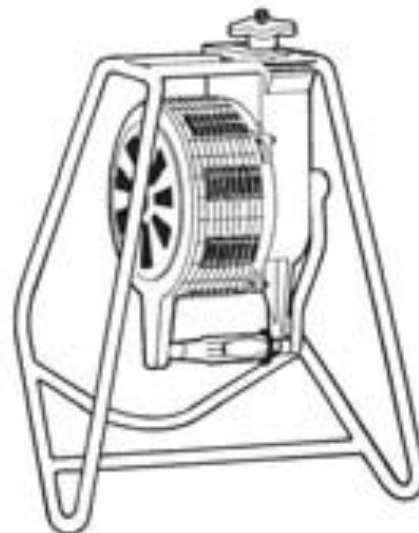

- Max Output: 120db(A)
- Hand Operated Siren
- IP Rating: N/A
- Available Voltages: N/A

Output	120dB
Frequency	400 Hz dependant on rotation speed
Rating	Continuous
IP rating	N/A
Body colour options	Grey
Unit weight	11.0 Kg

SIREN assembled for use

Approvals:
(specify required approval when ordering)
EN54-3 compliant.
Manufacturer's declarations available on request.

SIREN packed for storage