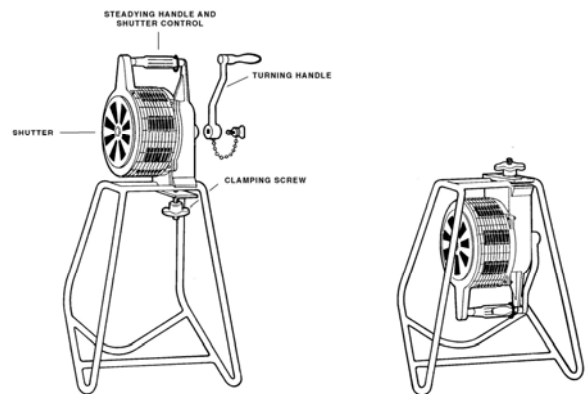

# Hand Operated Siren (Heavy Duty)

**L G M**  
**PRODUCTS**

Assembled for use

Folded for storage

Dimensions:

Assembled: H=84, W=37, D=48 cms

Folded: H=60, W=37, D=48 cms

## SPECIFICATION

Voltage Options	Voltage tolerance	Current Amps	Weight Kg.
NA	NA	NA	11

**Sound output**      **120 db (A)**

**IP Rating**              NA

**Construction**        Aluminium Siren,  
Steel Frame