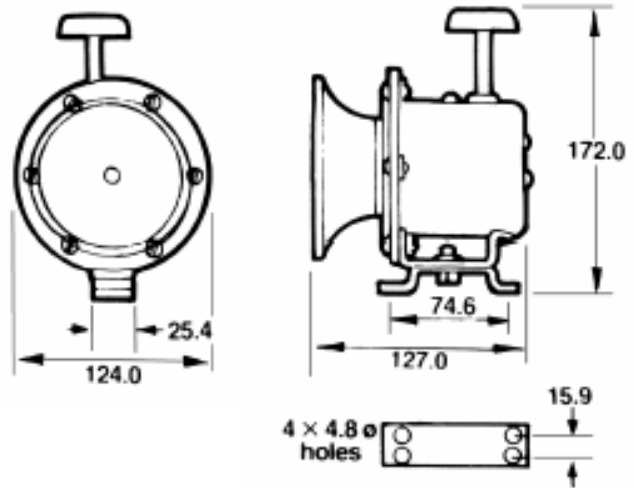

Hand Operated Hooter

With Unique “Klaxon” Sound

(Previously known as ES Manual hooter)

L G M
PRODUCTS

SPECIFICATION

Voltage Options	Voltage tolerance	Current Amps	Weight Kg.	Sound output	103 db (A)
NA	NA	NA	1.2	IP Rating	IP54
				Body Material	Steel
				Body Colour	Grey
				Duty Rating	Continuous
				Sound Frequency	150-350 Hz