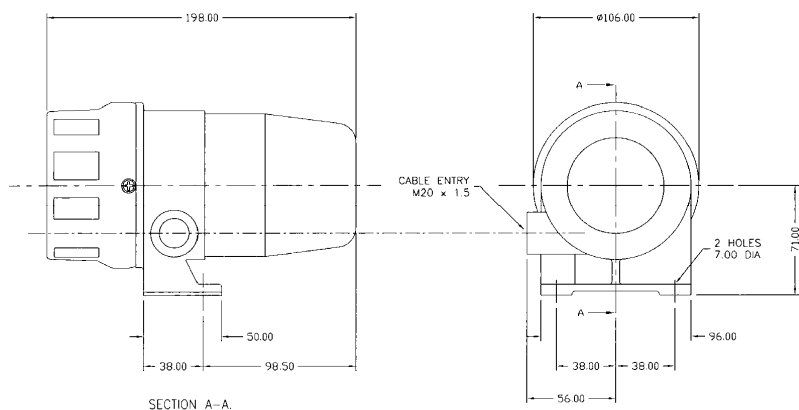

Duplo

Motorised Siren

L G M
PRODUCTS

SPECIFICATION

Voltage Options	Voltage tolerance	Current Amps	Weight Kg.	Sound output	126 db(A)
230vac/dc	+/-10%	1.0A	2.0kg	IP Rating	IP65
110vac/dc	+/-10%	2.7A	2.0kg	Cable entry	1
				Op Temp	-30 to +45 °C
				Body Material	Cast Aluminium body, ABS Rotor, Stator and Cover
				Body Colour	Grey / Black
				Rating	Continuous
				Frequency	1680Hz
				Weight	2Kg

ORDER CODE:
Duplo/Voltage

LGM PRODUCTS LTD
UNIT 18 RIVERSIDE INDUSTRIAL ESTATE
FARNHAM
SURREY GU9 7UG
UNITED KINGDOM

TEL +44 (0) 1252 725257
FAX +44 (0) 1252 727627
E-mail Sales@Lgmproducts.com
www.Lgmproducts.com