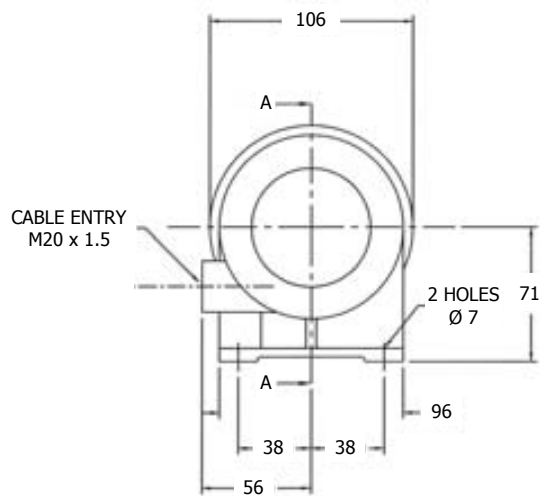

## Motor Driven Siren

CE

- Max Output: 127db(A)
- Motor Driven Siren
- IP Rating: 65
- Available Voltages: 110Vdc 230Vdc  
110Vac 230Vac

<b>Output</b>	127dB
<b>Frequency</b>	1680 Hz
<b>Rating</b>	Continuous
<b>IP rating</b>	65
<b>Cable entry</b>	1
<b>Operating temp.</b>	-30°C to +45°C
<b>Unit material</b>	Cast aluminium body ABS rotor/stator/cover
<b>Body colour options</b>	Grey/Black
<b>Unit weight</b>	2.0 Kg