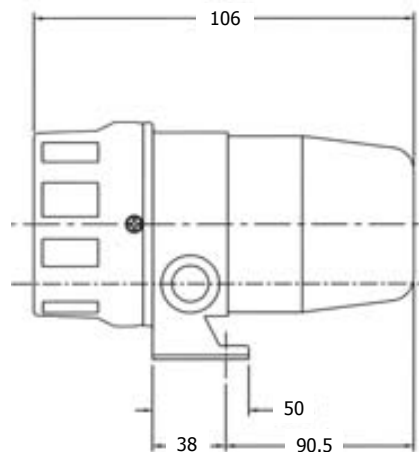

## Motor Driven Siren

CE

- Max Output: 127db(A)
- Motor Driven Siren
- IP Rating: 65
- Available Voltages: 110Vdc 230Vdc  
110Vac 230Vac

<b>Output</b>	127dB
<b>Frequency</b>	1680 Hz
<b>Rating</b>	Continuous
<b>IP rating</b>	65
<b>Cable entry</b>	1
<b>Operating temp.</b>	-30°C to +45°C
<b>Unit material</b>	Cast aluminium body ABS rotor/stator/cover
<b>Body colour options</b>	Grey/Black
<b>Unit weight</b>	2.0 Kg