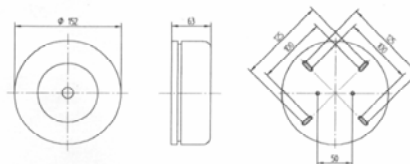

# Motorised Bells

**L G M**  
**PRODUCTS**

6" Motorised Bell (CFB6D12/CFB6D24)

8" Motorised Bell (CFB8D12/CFB8D24)

4" Motorised Bell (CFB4D12/CFB4D24)

Type	Voltage	Current mA	Weight Kg.	Sound output
4 inch CFB4D	8-16 vdc 18-30 vdc	100 at12vdc 20 at 24 Vdc	0.45 0.45	84 dB(A) at 12 vdc 84 dB(A) at 24 vdc
6 inch CFB6D	8-16 vdc 18-30 vdc	100 at12vdc 25 at 24 Vdc	0.85 0.85	94 dB(A) at 12 vdc 94 dB(A) at 24 vdc
8 inch CFB8D	8-16 vdc 18-30 vdc	110 at12vdc 28 at 24 Vdc	1.7 1.7	94dB(A) at 12 vdc 96 dB(A) at 24 vdc

<b>Op Temp</b>	-10 to +55 °C
<b>Gong Material</b>	Steel
<b>Body Material</b>	Polycarbonate

Specify type size and voltage when ordering

**LGM PRODUCTS LTD**  
**UNIT 18 RIVERSIDE INDUSTRIAL ESTATE**  
**FARNHAM**  
**SURREY GU9 7UG**  
**UNITED KINGDOM**