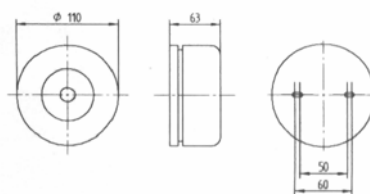

# Motorised Bells

**L G M**  
**PRODUCTS**

6" Motorised Bell (CFB6D12/CFB6D24)

8" Motorised Bell (CFB8D12/CFB8D24)

4" Motorised Bell (CFB4D12/CFB4D24)

Type	Voltage	Current mA	Weight Kg.	Sound output
4 inch CFB4D	8-16 vdc 18-30 vdc	100 at12vdc 20 at 24 Vdc	0.45 0.45	84 dB(A) at 12 vdc 84 dB(A) at 24 vdc
6 inch CFB6D	8-16 vdc 18-30 vdc	100 at12vdc 25 at 24 Vdc	0.85 0.85	94 dB(A) at 12 vdc 94 dB(A) at 24 vdc
8 inch CFB8D	8-16 vdc 18-30 vdc	110 at12vdc 28 at 24 Vdc	1.7 1.7	94dB(A) at 12 vdc 96 dB(A) at 24 vdc

<b>Op Temp</b>	-10 to +55 °C
<b>Gong Material</b>	Steel
<b>Body Material</b>	Polycarbonate

Specify type size and voltage when ordering

**LGM PRODUCTS LTD**  
**UNIT 18 RIVERSIDE INDUSTRIAL ESTATE**  
**FARNHAM**  
**SURREY GU9 7UG**  
**UNITED KINGDOM**