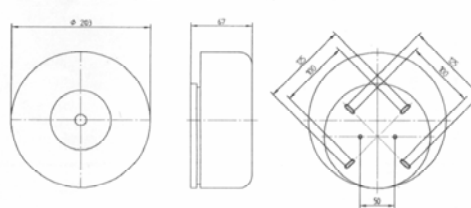

# Motorised Bells

**L G M**  
**PRODUCTS**

6" Motorised Bell (CFB6D12/CFB6D24)

8" Motorised Bell (CFB8D12/CFB8D24)

4" Motorised Bell (CFB4D12/CFB4D24)

Type	Voltage	Current mA	Weight Kg.	Sound output
4 inch CFB4D	8-16 vdc 18-30 vdc	100 at12vdc 20 at 24 Vdc	0.45 0.45	84 dB(A) at 12 vdc 84 dB(A) at 24 vdc
6 inch CFB6D	8-16 vdc 18-30 vdc	100 at12vdc 25 at 24 Vdc	0.85 0.85	94 dB(A) at 12 vdc 94 dB(A) at 24 vdc
8 inch CFB8D	8-16 vdc 18-30 vdc	110 at12vdc 28 at 24 Vdc	1.7 1.7	94dB(A) at 12 vdc 96 dB(A) at 24 vdc

<b>Op Temp</b>	-10 to +55 °C
<b>Gong Material</b>	Steel
<b>Body Material</b>	Polycarbonate

Specify type size and voltage when ordering

**LGM PRODUCTS LTD**  
**UNIT 18 RIVERSIDE INDUSTRIAL ESTATE**  
**FARNHAM**  
**SURREY GU9 7UG**  
**UNITED KINGDOM**