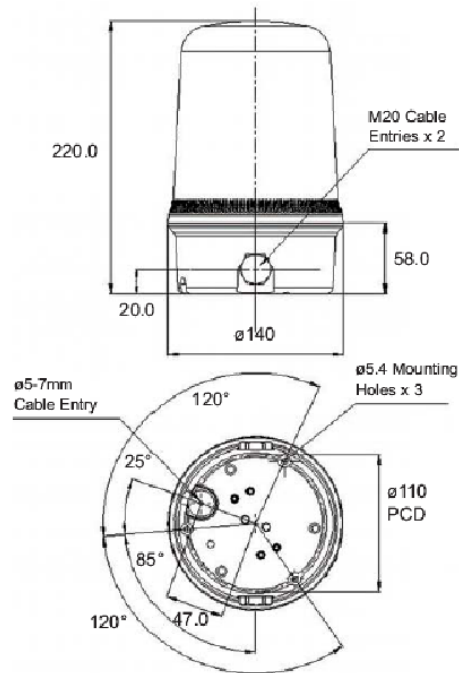

B400

Rotating Beacon

L G M
PRODUCTS

All dimensions in mm.

SPECIFICATION

Voltage	Current	Weight
12Vdc	3.0A	578g
24Vdc	1.54A	578g
115Vac	338mA	578g
230Vac	186mA	578g

IP Rating	65
RPM DC	180 (+/- 30)
Light Output	35W/40W
Lens Type	Prismatic, Plain
Op temp deg C	-25°C to +70°C
Lens colours	Amber, Red, Blue Green, Clear, Yellow
Base Colour	Black
Lens material	UV Stable Polycarbonate
Base Material	UV Stable ABS
Rating	Continuous
Cable Entry	2 x M20, 1 x 5-7mm push through grommet
Mounting	Surface mount (bracket & pole mount accessories)

ORDER CODE: B400/Voltage/Lens Colour

LGM PRODUCTS LTD
UNIT 18 RIVERSIDE INDUSTRIAL ESTATE
FARNHAM
SURREY GU9 7UG
UNITED KINGDOM

TEL 44 (0) 1252 725257
FAX 44 (0) 1252 727627
E-mail sales@Lgmproducts.com
www.Lgmproducts.com