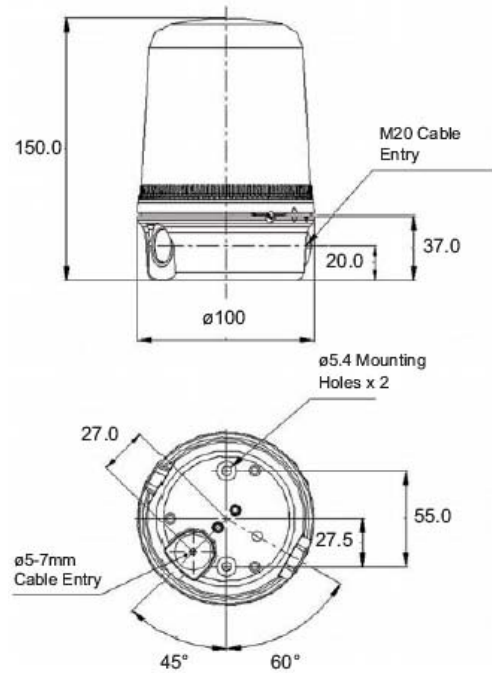

B300

Rotating Beacon

L G M

SPECIFICATION

Voltage	Current	Weight
12Vdc	1.72A	370g
24Vdc	0.91A	370g
115Vac	216mA	370g
230Vac	117mA	370g

IP Rating	65
RPM DC	180 (+/- 30)
Light Output	20W/25W
Lens Type	Prismatic, Plain
Op temp deg C	-25°C to +50°C
Lens colour options	Amber, Red, Blue Green, Clear
Base Colour	Black
Lens material	UV Stable Polycarbonate
Base Material	UV Stable ABS
Rating	Continuous
Cable Entry	1 x M20

ORDER CODE: B300/Voltage/Lens Colour

LGM PRODUCTS LTD
UNIT 18 RIVERSIDE INDUSTRIAL ESTATE
FARNHAM
SURREY GU9 7UG
UNITED KINGDOM

TEL 44 (0) 1252 725257
FAX 44 (0) 1252 727627
E-mail sales@Lgmproducts.com
www.Lgmproducts.com