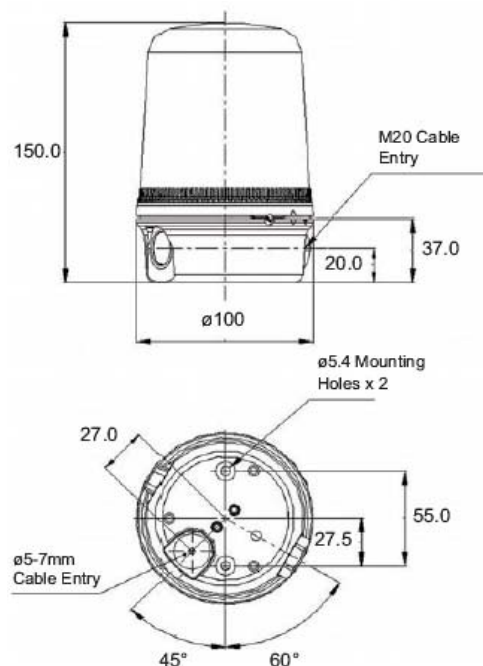

B300

Multifunction LED Beacon

L G M
PRODUCTS

SPECIFICATION

Voltage	Current	Weight	IP Rating	65
10-50Vdc	250mA @24Vdc	285g	LED Array	16 x High Output LED
90-260Vac	90mA @ 115Vac	285g	Lens Type	Prismatic, Plain
	50mA @ 230Vac	285g	Op temp deg C	-25°C to +50°C
			Lens colours	Amber, Red, Blue Green, Yellow
Operating Modes			Base Colour	Black
4 Rotating Modes			Lens material	UV Stable Polycarbonate
4 Flashing Configurations			Base Material	UV Stable ABS
Steady Mode			Rating	Continuous
			Cable Entry	2 x M20, 1 x 5-7mm push through grom- met
			Mounting	Surface mount (bracket & pole mount accessories)

ORDER CODE:

B300LDA/Voltage/Lens Colour

LGM PRODUCTS LTD
UNIT 18 RIVERSIDE INDUSTRIAL ESTATE
FARNHAM
SURREY GU9 7UG
UNITED KINGDOM

TEL 44 (0) 1252 725257
FAX 44 (0) 1252 727627
E-mail sales@Lgmproducts.com
www.Lgmproducts.com