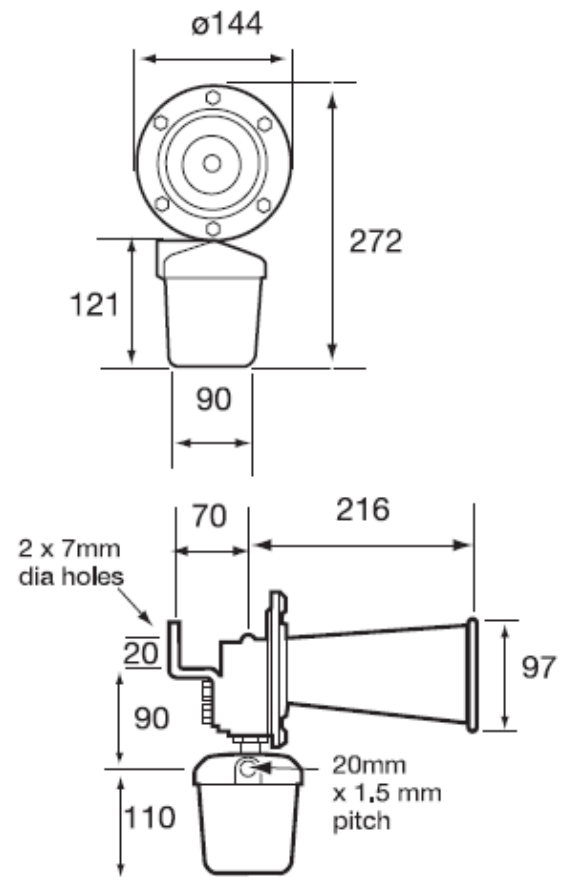

- Output: 120db(A)
- Motor Driven Hooter
- IP Rating: 45, 65 (with optional back box)
- Available Voltages: 12Vdc 24Vdc 48Vdc 230Vdc  
115Vac 230Vac

<b>Output</b>	120dB
<b>Duty Cycle</b>	ON 2min OFF 5min
<b>Frequency</b>	420 Hz
<b>IP rating</b>	65
<b>Cable entry</b>	20mm
<b>Operating temp.</b>	-35°C to +65°C
<b>Material</b>	Die cast aluminium & zinc Mild steel ABS
<b>Unit weight</b>	2.0 Kg